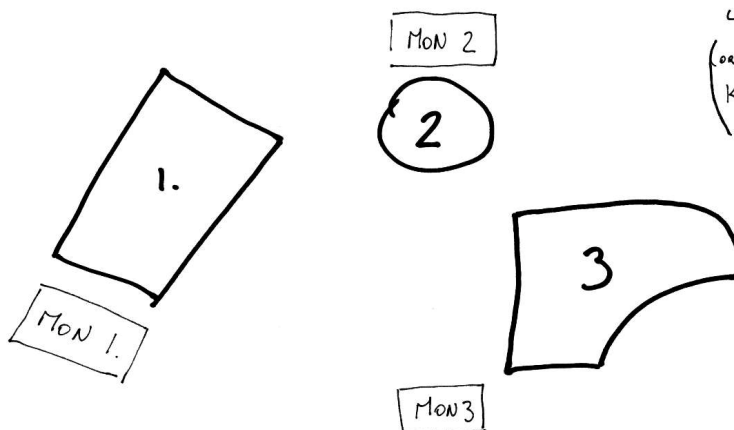

### podiumplan

I

PASCAL MOHY TRIO

1. DRUM
2. BASS
3. PIANO

MON 2 = SWR Goliath II

4 x 10" BASS CABINET  
(or AMPEG, HARTKE, GALLIEN,  
KRÜGGER ... MIN 300 WATTS  
(RMS))